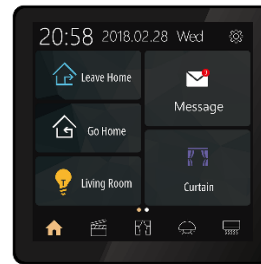

## 4 吋智能終端

### LCD Switch Panel

#### P-D-CTP4

4 吋智能終端是一款高清液晶觸控終端，能夠代替燈控、窗簾觸控面板及空調面板，從而實現集中控制，同時支援情境模式控制，能夠讓使用者得到更佳智慧體驗。

With the LCD Switch Panel which has a HD touch LCD screen, you can replace the light control, curtain touch panel and air conditioning control panel and achieve the centralized control system. Meanwhile, it supports scene mode control which enable users to have better intelligent experience.

#### 性能特點/ Features

- 情境模式：可配置多個情境模式，使用者可自訂
- 照明控制：可控制觸控開關也可控制多路開關執行器
- 調光控制/調色控制
- 空調控制：可實現多連線及風機盤管控制
- 窗簾控制：實現單軌或雙軌控制
- 1 路本地繼電器
- 螢幕保護裝置功能，可實現 30 秒、1 分鐘、5 分鐘、常亮設置
- 螢幕亮度可實現 0-100%調整
- 蜂鳴器音量可實現 0-100%調整
- 消息查看
- 遠端升級
- 設備資訊查看 ( AID、SN、DK、密碼、版本 )
- 4 吋觸控液晶(53 組控制)，具網路載波雙通道通訊功能，可遠端桌面及 APP 同步控制\_PLT4(實際數量依現場需求)
- Scene mode: Multiple scene modes can be configured, and users can customize it.
- Lighting control: The lighting control can control the touch switch or the multi-way switch actuator.
- Dimming control/Toning control
- Air conditioning control: Multi-connection and fan coil control can be realized.
- Curtain control: Realize single track or double track control.
- 1 local relay
- The screen saver function can achieve 30 seconds, 1 minute, 5 minutes, and constant light settings.
- The screen brightness can be adjusted from 0-100%.
- The buzzer volume can be adjusted from 0-100%.
- Message review
- Remote upgrade
- View device information (AID, SN, DK, password, version number)