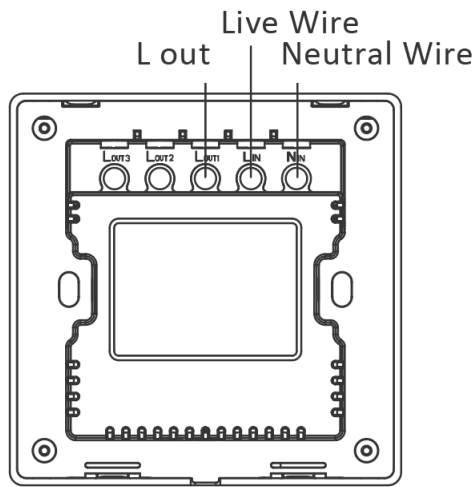

接線圖/ Wiring Diagram

訂貨型號/ Order Model

P-D-CTP4-B-CT
P-D-CTP4-W-ST
P-D-CTP4-B-BT